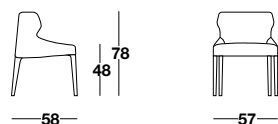

CROSBY

crosby

chair