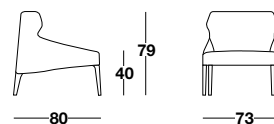

CROSBY

crosby

chair

armchair

bergere

pouff