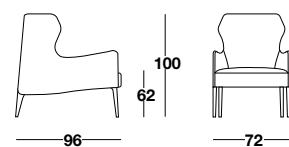

CROSBY

crosby

chair

armchair

bergere

pouff